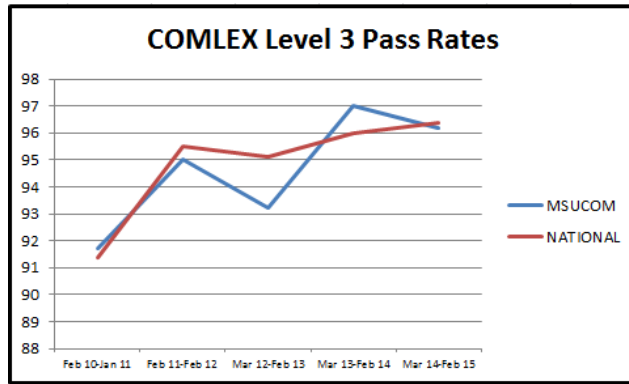

MSUCOM vs NATIONAL COMLEX LEVEL 3 PASS RATES

2011-2015

	Feb 10-Jan 11	Feb 11-Feb 12	Mar 12-Feb 13	Mar 13-Feb 14	Mar 14-Feb 15
MSUCOM	91.7	95.0	93.2	97.0	96.2
NATIONAL	91.4	95.5	95.1	96.0	96.4
DIFFERENCE	0.3	-0.5	-1.9	1.0	-0.2