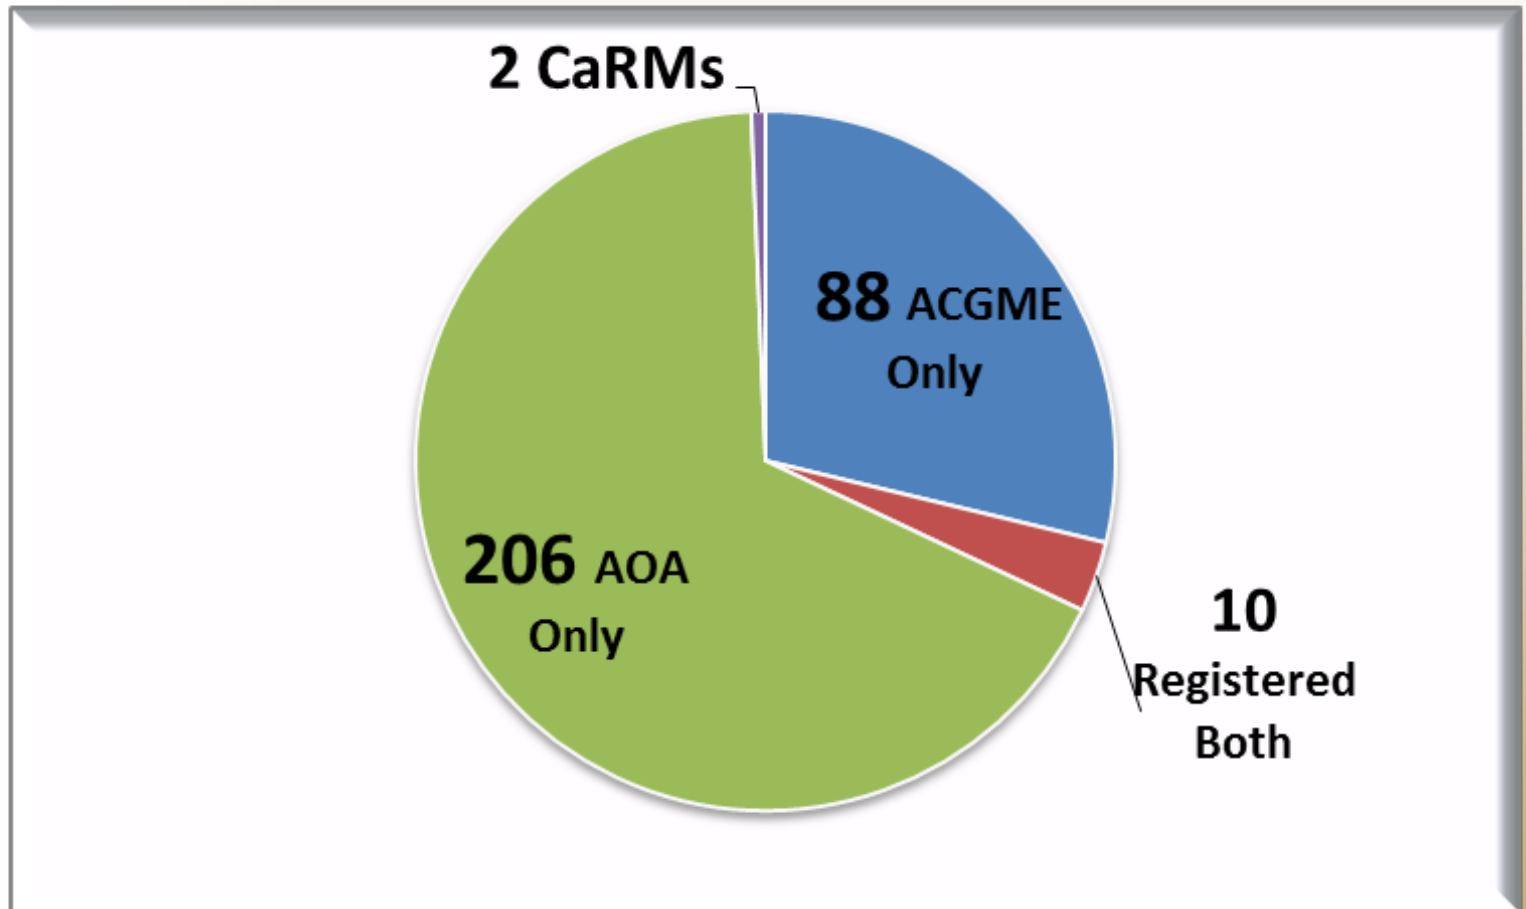

MSUCOM Class of 2016 - Match Participation N = 295

MSUCOM 2106 Match Results

AOA

NRMP

**Participated
206**

**Participated
88**

**Matched
175**

**Matched
79**

**Matched in
Scramble
29***

**Matched in
SOAP
3**

Total 286

*ongoing