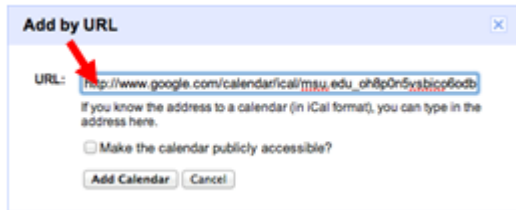

SIGN IN

MSU NETID

PASSWORD
 

AUTHENTICATOR

[Forgot Password?](#)

3. Once logged in, look in the left hand column and click **"Add"** under **Other Calendars**. Click **"Add by URL"**.

4. When the **Add by URL** box appears copy and paste a calendar's link and click **Add Calendar**.